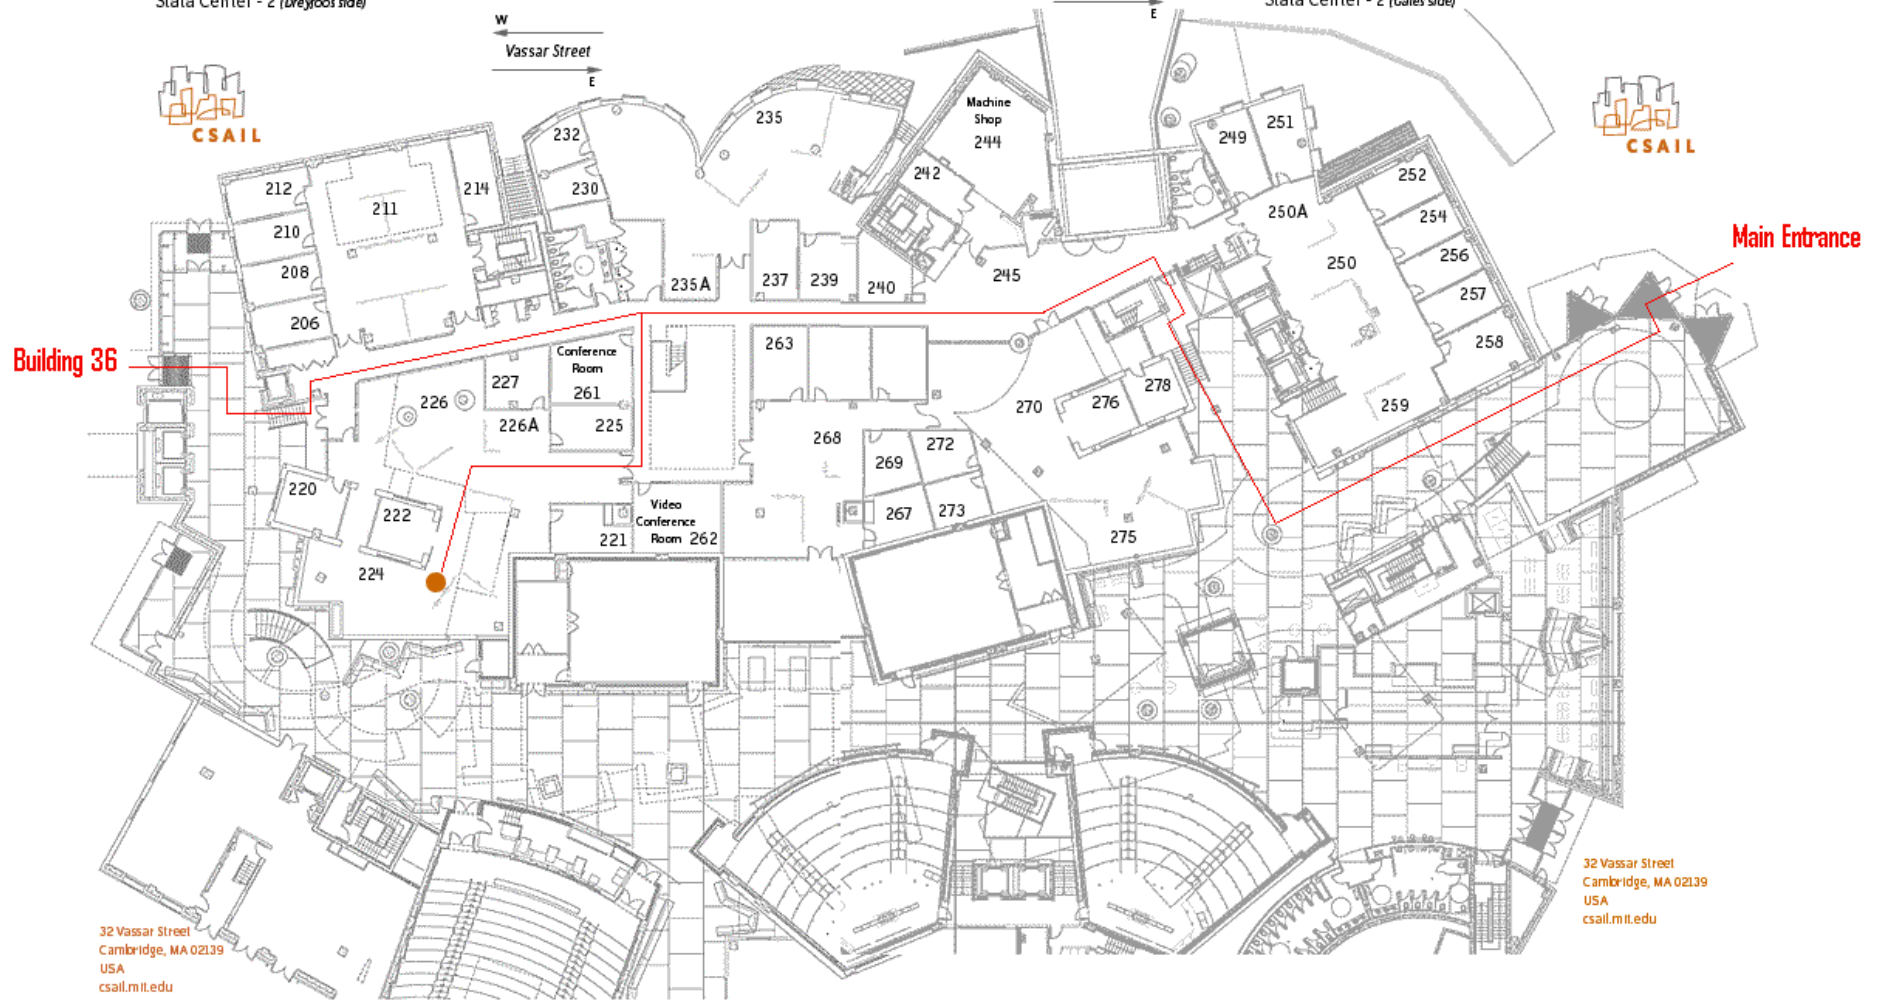

MIT Computer Science and Artificial Intelligence Laboratory
Stata Center - 2 (Greyfoos side)

MIT Computer Science and Artificial Intelligence Laboratory
Stata Center - 2 (Gates side)

32 Vassar Street
Cambridge, MA 02139
USA
csail.mit.edu